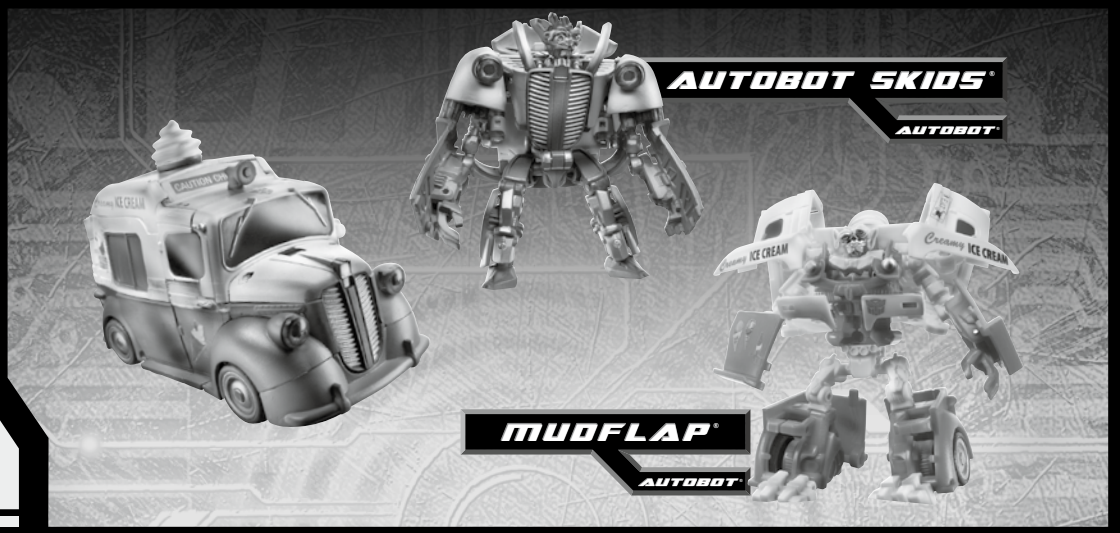

TRANSFORMERS

LEVEL: 0 1 2 3 4 5
INTERMEDIATE

NOTE: Some parts are made to detach if excessive force is applied and are designed to be reattached if separation occurs. Adult supervision may be necessary for younger children.