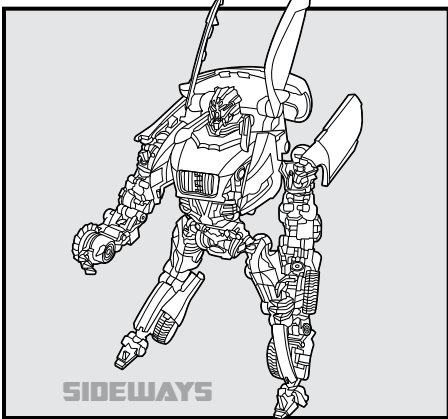

CHANGING TO VEHICLE

REVERSE ORDER OF INSTRUCTIONS TO CONVERT BACK TO ROBOT.