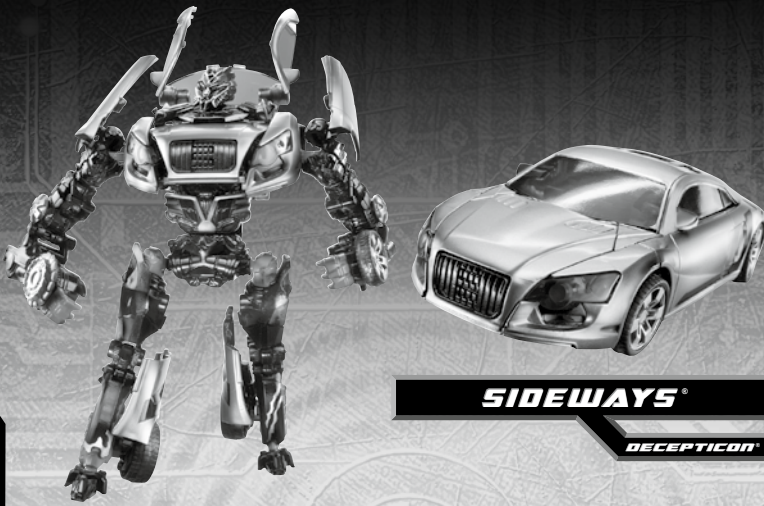

# TRANSFORMERS

LEVEL: 0 1 2 3 4 5  
INTERMEDIATE

NOTE: Some parts are made to detach if excessive force is applied and are designed to be reattached if separation occurs. Adult supervision may be necessary for younger children.

**SIDEWAYS**

DECEPTICON

AGES 5+  
25289/25287 Ass't.

TRANSFORMERS.COM